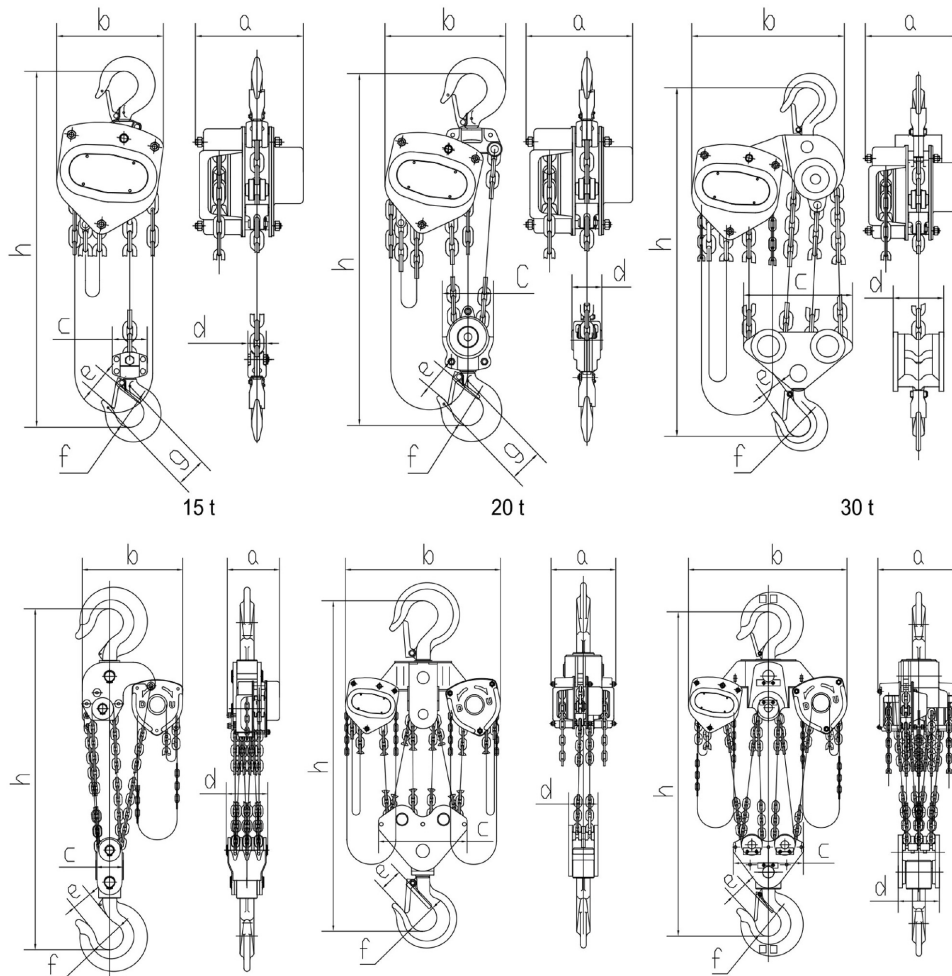

Model/Modelo	PWTB050	PWTB100	PWTB150	PWTB200	PWTB300	PWTB500	PWTB1000	PWTB2000
A	4.9 in / 125mm	5.3 in / 134mm	4.9 in / 151mm	6.2 in / 157mm		7.1 in / 180mm		8.8 in / 225mm
B	5.1 in / 130mm	6.1 in / 155mm	6.8 in / 173mm	7.2 in / 185mm	9.2 in / 235mm	10.3 in / 62mm	14.3 in / 365mm	21.6 in / 550mm
C	1.7 in / 43mm	2.0 in / 51mm	2.5 in / 64mm		3.9 in / 100mm	4.9 in / 126mm	10.2 in / 260mm	11.2 in / 286mm
D	0.984 in / 25mm	1.1 in / 30mm	1.33 in / 34mm		2.2 in / 56mm	2.9 in / 74mm	3.8 in / 98mm	4.8 in / 123mm
E	1.0 in / 27mm	1.2 in / 33mm	1.3 in / 33.5mm	1.4 in / 37mm	1.7 in / 43.5mm	2.0 in / 51mm	2.5 in / 64mm	3.2 in / 82mm
F	1.2 in / 32mm	1.5 in / 40mm	1.6 in / 42mm	1.8 in / 46mm	2.0 in / 52mm	2.3 in / 60mm	3.3 in / 85mm	4.3 in / 110mm
G	1.3 in / 35mm	1.7 in / 45mm	1.8 in / 47mm	2.0 in / 52mm	2.4 in / 62.5mm	3.1 in / 79mm		
H	11.0 in / 280mm	12.0 in / 306mm	14.4 in / 368mm	17.5 in / 445mm	20.4 in / 520mm	23.6 in / 600mm	29.9 in / 760mm	45.2 in / 1150mm

0.5 t, 1 t, 1.5 t & 2 t

3 t & 5 t

10 t

Peso & Dimensiones

Detalles del Empaque

H Altura Muerta 3.8 ft / 1.15 m

Paquete 1 Peso Neto 728 lbs / 331 Kg