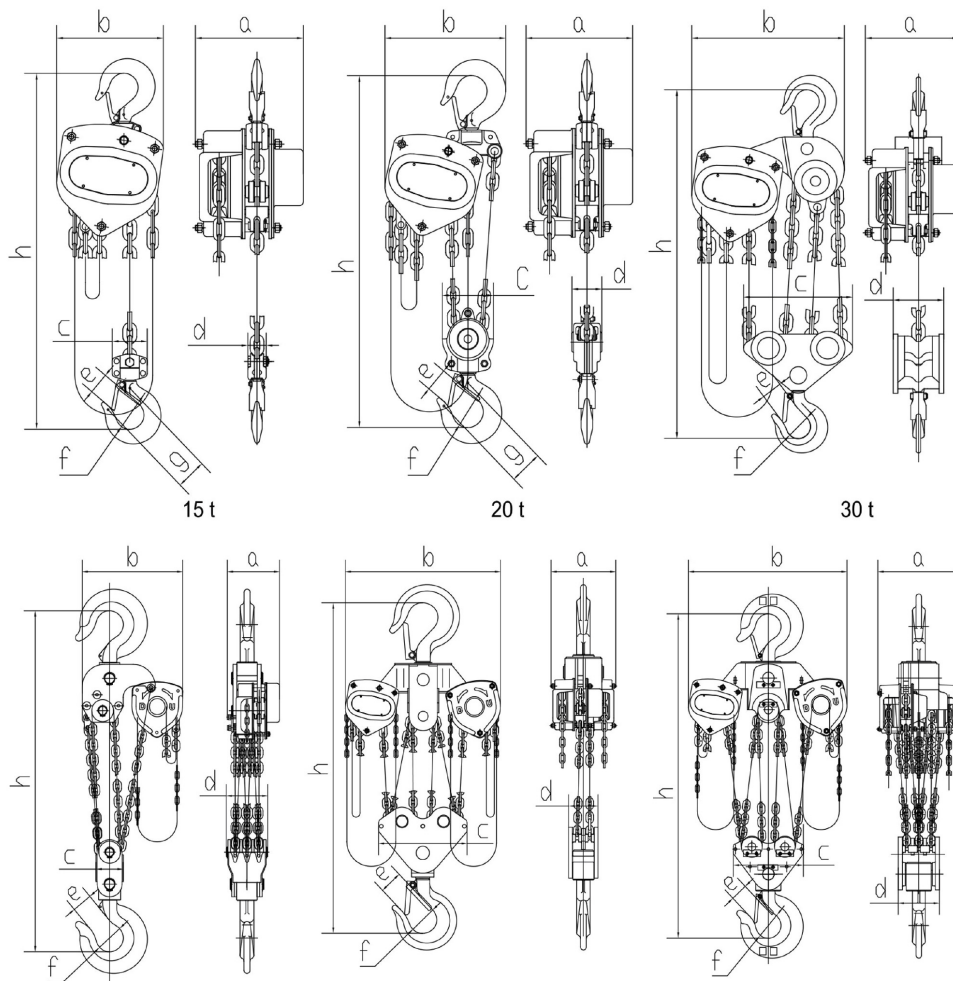

Model/Modelo	PWTB050	PWTB100	PWTB150	PWTB200	PWTB300	PWTB500	PWTB1000	PWTB2000
A	4.9 in / 125mm	5.3 in / 134mm	4.9 in / 151mm	6.2 in / 157mm		7.1 in / 180mm		8.8 in / 225mm
B	5.1 in / 130mm	6.1 in / 155mm	6.8 in / 173mm	7.2 in / 185mm	9.2 in / 235mm	10.3 in / 62mm	14.3 in / 365mm	21.6 in / 550mm
C	1.7 in / 43mm	2.0 in / 51mm	2.5 in / 64mm		3.9 in / 100mm	4.9 in / 126mm	10.2 in / 260mm	11.2 in / 286mm
D	0.984 in / 25mm	1.1 in / 30mm	1.33 in / 34mm		2.2 in / 56mm	2.9 in / 74mm	3.8 in / 98mm	4.8 in / 123mm
E	1.0 in / 27mm	1.2 in / 33mm	1.3 in / 33.5mm	1.4 in / 37mm	1.7 in / 43.5mm	2.0 in / 51mm	2.5 in / 64mm	3.2 in / 82mm
F	1.2 in / 32mm	1.5 in / 40mm	1.6 in / 42mm	1.8 in / 46mm	2.0 in / 52mm	2.3 in / 60mm	3.3 in / 85mm	4.3 in / 110mm
G	1.3 in / 35mm	1.7 in / 45mm	1.8 in / 47mm	2.0 in / 52mm	2.4 in / 62.5mm	3.1 in / 79mm		
H	11.0 in / 280mm	12.0 in / 306mm	14.4 in / 368mm	17.5 in / 445mm	20.4 in / 520mm	23.6 in / 600mm	29.9 in / 760mm	45.2 in / 1150mm

0.5 t, 1 t, 1.5 t & 2 t

3 t & 5 t

10 t

Peso & Dimensiones

Detalles del Empaque

Peso Total	758 lbs / 344 Kg	H Altura Muerta	45.28