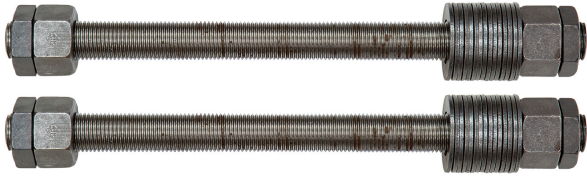

Set of Extended Shafts for PWRT2000 for Beams up to 10"

Características Esenciales

- 5 Años de Garantía, Servicio y Atención al Cliente en Mexico

Especificaciones Técnicas

Capacidad de Carga

1 ton

Garantía

5 Year

Referential Images / Imágenes Referenciales
Specifications may change without notice / las especificaciones pueden cambiar sin previo aviso