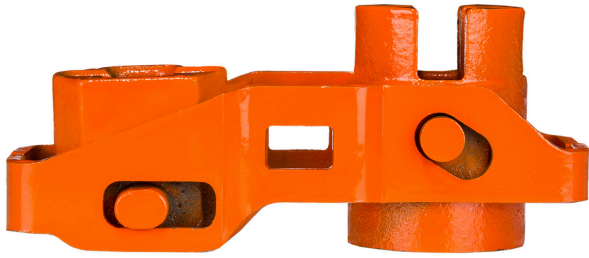

Guide Bracket Assembly for PWR2-87 / PWR2i-87

Características Esenciales

- 3 Años de Garantía, Servicio y Atención al Cliente en Mexico

Especificaciones Técnicas

Garantía	3 Year

Peso & Dimensiones

Peso Total	11 lbs / 5 Kg

Detalles del Empaque

Paquete 1 Peso Neto	11 lbs / 5 Kg

Paquete 1 Peso Bruto	11 lbs / 5 Kg

Paquete 1 Profundidad	11 in / 28 cm

Paquete 1 Ancho	7 in / 18 cm

Paquete 1 Altura	7 in / 18 cm

Referential Images / Imágenes Referenciales
Specifications may change without notice / las especificaciones pueden cambiar sin previo aviso