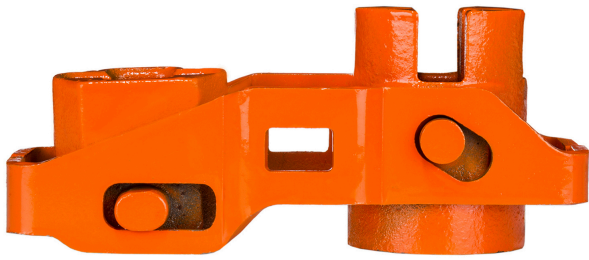

Guide Bracket Assembly for PWR1-87 / PWR1i-87

Características Esenciales

- 3 Años de Garantía, Servicio y Atención al Cliente en Mexico

Especificaciones Técnicas

Garantía	3 Year		

Peso & Dimensiones

Peso Total	11 lbs / 5 Kg

Detalles del Empaque

Paquete 1 Peso Neto	11 lbs / 5 Kg

Paquete 1 Peso Bruto	11 lbs / 5 Kg

Paquete 1 Profundidad	11 in / 28 cm

Paquete 1 Ancho	7 in / 18 cm

Paquete 1 Altura	7 in / 18 cm

Referential Images / Imágenes Referenciales
Specifications may change without notice / las especificaciones pueden cambiar sin previo aviso