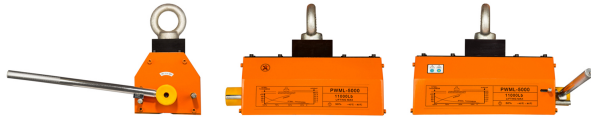

## Permanent Magnetic Lifter 11000 lb. / 5000 kg

## Especificaciones Técnicas

Garantía	3 Year		
----------	--------	--	--

Model/Modelo	PWML100	PWML400	PWML600	PWML1000	PWML2000	PWML3000	PWML4000	PWML5000
Size / Tamaño								
L	4 in / 90 mm	6 in / 160 mm	9 in / 220 mm	10 in / 260 mm	13 in / 340 mm	17 in / 420 mm	19 in / 480 mm	23 in / 580 mm
W	3 in / 63.5 mm	4 in / 95 mm	5 in / 115 mm	6 in / 145 mm	6 in / 160 mm	7 in / 185 mm	8 in / 200 mm	12 in / 300 mm
H	3 in / 68 mm	7 in / 180 mm	5 in / 125 mm		6 in / 165 mm			
R	6 in / 145 mm	8 in / 210 mm	9 in / 230 mm	11 in / 280 mm	16 in / 410 mm	20 in / 510 mm		26 in / 650 mm
Magnet Activation	Locking ON/OFF Handle							
Activación del magneto	Palanca ON/OFF							