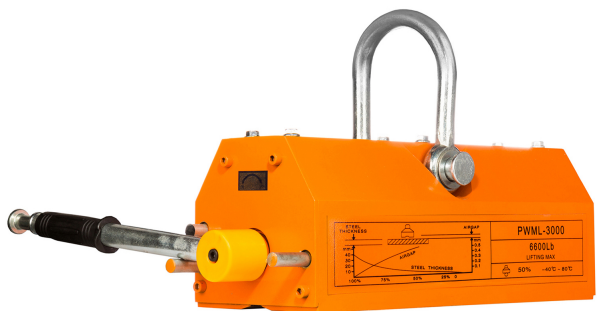

## Permanent Magnetic Lifter 6600 lb. / 3000 kg

## Especificaciones Técnicas

Garantía	3 Year		
----------	--------	--	--

Model/Modelo	PWML100	PWML400	PWML600	PWML1000	PWML2000	PWML3000	PWML4000	PWML5000
Size / Tamaño								
L	4 in / 90 mm	6 in / 160 mm	9 in / 220 mm	10 in / 260 mm	13 in / 340 mm	17 in / 420 mm	19 in / 480 mm	23 in / 580 mm
W	3 in / 63.5 mm	4 in / 95 mm	5 in / 115 mm	6 in / 145 mm	6 in / 160 mm	7 in / 185 mm	8 in / 200 mm	12 in / 300 mm
H	3 in / 68 mm	7 in / 180 mm	5 in / 125 mm		6 in / 165 mm			
R	6 in / 145 mm	8 in / 210 mm	9 in / 230 mm	11 in / 280 mm	16 in / 410 mm	20 in / 510 mm		26 in / 650 mm
Magnet Activation	Locking ON/OFF Handle							
Activación del magneto	Palanca ON/OFF							