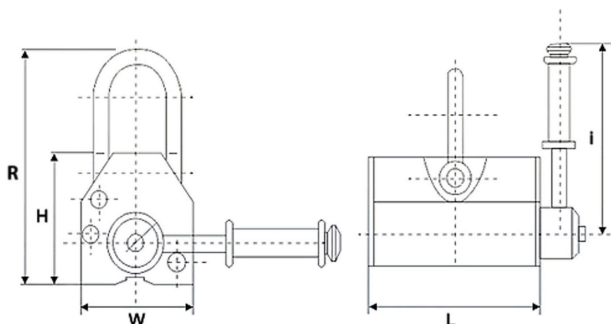

## Permanent Magnetic Lifter 6600 lb. / 3000 kg

## Especificaciones Técnicas

<b>Capacidad de Carga</b>	6600 lb / 3000 kg   Max. pull off: 1650 lb / 7500 kg	<b>Rango de temperatura de Trabajo</b>	<176°F / 80°C
<b>Garantía</b>	3 Year		

Model/Modelo	PWML100	PWML400	PWML600	PWML1000	PWML2000	PWML3000	PWML4000	PWML5000
L	4 in / 90 mm	6 in / 160 mm	9 in / 220 mm	10 in / 260 mm	13 in / 340 mm	17 in / 420 mm	19 in / 480 mm	23 in / 580 mm
W	3 in / 63.5 mm	4 in / 95 mm	5 in / 115 mm	6 in / 145 mm	6 in / 160 mm	7 in / 185 mm	8 in / 200 mm	12 in / 300 mm
H	3 in / 68 mm	7 in / 180 mm	5 in / 125 mm		6 in / 165 mm			
R	6 in / 145 mm	8 in / 210 mm	9 in / 230 mm	11 in / 280 mm	16 in / 410 mm	20 in / 510 mm		26 in / 650 mm
Magnet Activation	Locking ON/OFF Handle							
Activación del magneto	Palanca ON/OFF							

## Peso & Dimensiones

**Peso Total** 205 lbs / 94 Kg