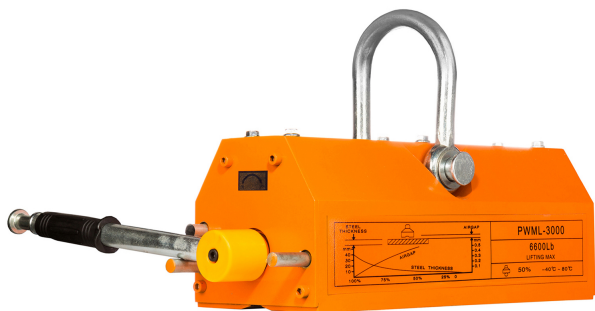

## Permanent Magnetic Lifter 6600 lb. / 3000 kg

## Especificaciones Técnicas

<b>Capacidad de Carga</b>	6600 lb / 3000 kg   Max. pull off: 1650 lb / 7500 kg	<b>Rango de temperatura de Trabajo</b>	<176°F / 80°C
<b>Garantía</b>	3 Year		

Model/Modelo	PWML100	PWML400	PWML600	PWML1000	PWML2000	PWML3000	PWML4000	PWML5000
L	4 in / 90 mm	6 in / 160 mm	9 in / 220 mm	10 in / 260 mm	13 in / 340 mm	17 in / 420 mm	19 in / 480 mm	23 in / 580 mm
W	3 in / 63.5 mm	4 in / 95 mm	5 in / 115 mm	6 in / 145 mm	6 in / 160 mm	7 in / 185 mm	8 in / 200 mm	12 in / 300 mm
H	3 in / 68 mm	7 in / 180 mm	5 in / 125 mm		6 in / 165 mm			
R	6 in / 145 mm	8 in / 210 mm	9 in / 230 mm	11 in / 280 mm	16 in / 410 mm	20 in / 510 mm		26 in / 650 mm
Magnet Activation	Locking ON/OFF Handle							
Activación del magneto	Palanca ON/OFF							

## Peso & Dimensiones

**Peso Total** 205 lbs / 94 Kg