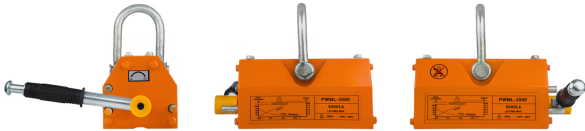

Permanent Magnetic Lifter 4400 lb. / 2000 kg

Características Esenciales

- 3 Años de Garantía, Servicio y Atención al Cliente en Mexico

Especificaciones Técnicas

Garantía	3 Year		
----------	--------	--	--

Model/Modelo	PWML100	PWML400	PWML600	PWML1000	PWML2000	PWML3000	PWML4000	PWML5000
L	4 in / 90 mm	6 in / 160 mm	9 in / 220 mm	10 in / 260 mm	13 in / 340 mm	17 in / 420 mm	19 in / 480 mm	23 in / 580 mm
W	3 in / 63.5 mm	4 in / 95 mm	5 in / 115 mm	6 in / 145 mm	6 in / 160 mm	7 in / 185 mm	8 in / 200 mm	12 in / 300 mm
H	3 in / 68 mm	7 in / 180 mm	5 in / 125 mm		6 in / 165 mm			
R	6 in / 145 mm	8 in / 210 mm	9 in / 230 mm	11 in / 280 mm	16 in / 410 mm	20 in / 510 mm		26 in / 650 mm
Magnet Activation	Locking ON/OFF Handle							
Activación del magneto	Palanca ON/OFF							