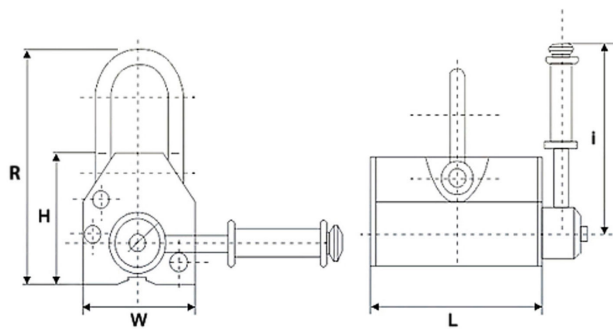

Model/Modelo	PWML100	PWML400	PWML600	PWML1000	PWML2000	PWML3000	PWML4000	PWML5000
L	4 in / 90 mm	6 in / 160 mm	9 in / 220 mm	10 in / 260 mm	13 in / 340 mm	17 in / 420 mm	19 in / 480 mm	23 in / 580 mm
W	3 in / 63.5 mm	4 in / 95 mm	5 in / 115 mm	6 in / 145 mm	6 in / 160 mm	7 in / 185 mm	8 in / 200 mm	12 in / 300 mm
H	3 in / 68 mm	7 in / 180 mm	5 in / 125 mm		6 in / 165 mm			
R	6 in / 145 mm	8 in / 210 mm	9 in / 230 mm	11 in / 280 mm	16 in / 410 mm	20 in / 510 mm		26 in / 650 mm
Magnet Activation	Locking ON/OFF Handle							
Activación del magneto	Palanca ON/OFF							

Paquete 1 Profundidad 27 in / 69 cm

Paquete 1 Ancho 19 in / 49 cm

Paquete 1 Altura 17 in / 44 cm

Referential Images / Imágenes Referenciales
Specifications may change without notice / las especificaciones pueden cambiar sin previo aviso