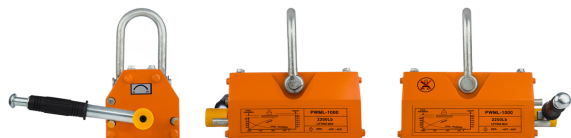

Permanent Magnetic Lifter 2200 lb. / 1000 kg

Características Esenciales

- 3 Años de Garantía, Servicio y Atención al Cliente en Mexico

Especificaciones Técnicas

Garantía	3 Year		
----------	--------	--	--

Model/Modelo	PWML100	PWML400	PWML600	PWML1000	PWML2000	PWML3000	PWML4000	PWML5000
L	4 in / 90 mm	6 in / 160 mm	9 in / 220 mm	10 in / 260 mm	13 in / 340 mm	17 in / 420 mm	19 in / 480 mm	23 in / 580 mm
W	3 in / 63.5 mm	4 in / 95 mm	5 in / 115 mm	6 in / 145 mm	6 in / 160 mm	7 in / 185 mm	8 in / 200 mm	12 in / 300 mm
H	3 in / 68 mm	7 in / 180 mm	5 in / 125 mm		6 in / 165 mm			
R	6 in / 145 mm	8 in / 210 mm	9 in / 230 mm	11 in / 280 mm	16 in / 410 mm	20 in / 510 mm		26 in / 650 mm
Magnet Activation	Locking ON/OFF Handle							
Activación del magneto	Palanca ON/OFF							