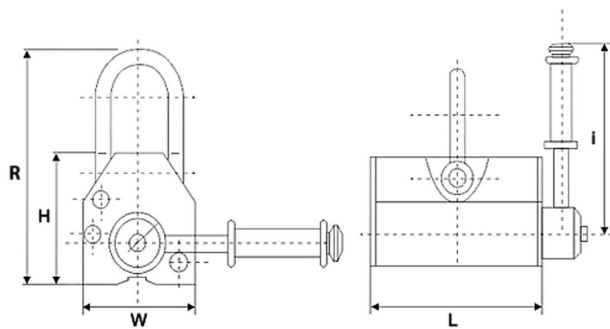

Model/Modelo	PWML100	PWML400	PWML600	PWML1000	PWML2000	PWML3000	PWML4000	PWML5000
L	4 in / 90 mm	6 in / 160 mm	9 in / 220 mm	10 in / 260 mm	13 in / 340 mm	17 in / 420 mm	19 in / 480 mm	23 in / 580 mm
W	3 in / 63.5 mm	4 in / 95 mm	5 in / 115 mm	6 in / 145 mm	6 in / 160 mm	7 in / 185 mm	8 in / 200 mm	12 in / 300 mm
H	3 in / 68 mm	7 in / 180 mm	5 in / 125 mm		6 in / 165 mm			
R	6 in / 145 mm	8 in / 210 mm	9 in / 230 mm	11 in / 280 mm	16 in / 410 mm	20 in / 510 mm		26 in / 650 mm
Magnet Activation	Locking ON/OFF Handle							
Activación del magneto	Palanca ON/OFF							