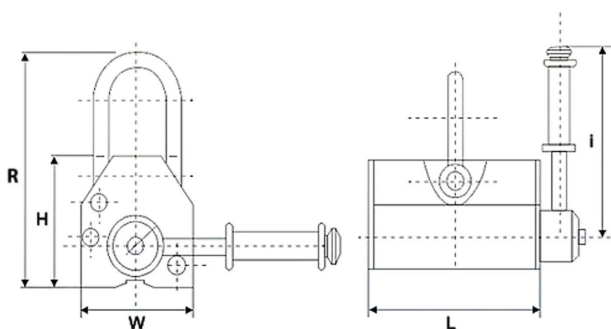

Model/Modelo	PWML100	PWML400	PWML600	PWML1000	PWML2000	PWML3000	PWML4000	PWML5000
L	4 in / 90 mm	6 in / 160 mm	9 in / 220 mm	10 in / 260 mm	13 in / 340 mm	17 in / 420 mm	19 in / 480 mm	23 in / 580 mm
W	3 in / 63.5 mm	4 in / 95 mm	5 in / 115 mm	6 in / 145 mm	6 in / 160 mm	7 in / 185 mm	8 in / 200 mm	12 in / 300 mm
H	3 in / 68 mm	7 in / 180 mm	5 in / 125 mm		6 in / 165 mm			
R	6 in / 145 mm	8 in / 210 mm	9 in / 230 mm	11 in / 280 mm	16 in / 410 mm	20 in / 510 mm		26 in / 650 mm
Magnet Activation	Locking ON/OFF Handle							
Activación del magneto	Palanca ON/OFF							

Paquete 1 Profundidad 16 in / 41 cm

Paquete 1 Ancho 11 in / 28 cm

Paquete 1 Altura 9 in / 23 cm

Referential Images / Imágenes Referenciales
Specifications may change without notice / las especificaciones pueden cambiar sin previo aviso