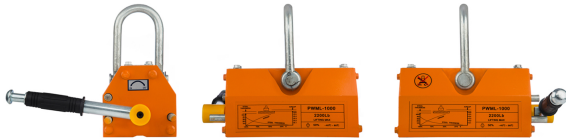

Permanent Magnetic Lifter 2200 lb. / 1000 kg

Características Esenciales

- 3 Años de Garantía, Servicio y Atención al Cliente en Mexico

Especificaciones Técnicas

Garantía	3 Year		
----------	--------	--	--

Model/Modelo	PWML100	PWML400	PWML600	PWML1000	PWML2000	PWML3000	PWML4000	PWML5000
L	4 in / 90 mm	6 in / 160 mm	9 in / 220 mm	10 in / 260 mm	13 in / 340 mm	17 in / 420 mm	19 in / 480 mm	23 in / 580 mm
W	3 in / 63.5 mm	4 in / 95 mm	5 in / 115 mm	6 in / 145 mm	6 in / 160 mm	7 in / 185 mm	8 in / 200 mm	12 in / 300 mm
H	3 in / 68 mm	7 in / 180 mm	5 in / 125 mm		6 in / 165 mm			
R	6 in / 145 mm	8 in / 210 mm	9 in / 230 mm	11 in / 280 mm	16 in / 410 mm	20 in / 510 mm		26 in / 650 mm
Magnet Activation	Locking ON/OFF Handle							
Activación del magneto	Palanca ON/OFF							