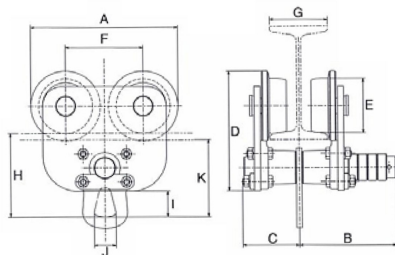

Garantía 3 Year

Capacity / Capacidad	A	B	C	D	E	F	H	I	J	K
1102 lb / 0.5 t	7.50 in / 191 mm	5.0 in / 127 mm	2.9 in / 74 mm	6.1 in / 155 mm	2.7 in / 69 mm	3.9 in / 99 mm	4.2 in / 107 mm	1.3 in / 33 mm	1.1 in / 33 mm	3.9 in / 99 mm
2204 lb / 1 t	8.70 in / 221 mm	5.0 in / 127 mm	2.9 in / 74 mm	6.7 in / 170 mm	3.1 in / 79 mm	4.5 in / 114 mm	4.4 in / 112 mm	1.2 in / 30 mm	1.1 in / 28 mm	4.0 in / 102 mm
3527 lb / 1.5 t	10.2 in / 262 mm	5.6 in / 142 mm	3.7 in / 94 mm	8.1 in / 206 mm	3.8 in / 97 mm	5.3 in / 135 mm	5.9 in / 150 mm	2.0 in / 51 mm	1.5 in / 38 mm	5.5 in / 140 mm
4409 lb / 2 t	10.2 in / 260 mm	5.6 in / 142 mm	3.7 in / 94 mm	8.1 in / 206 mm	3.8 in / 97 mm	5.3 in / 135 mm	5.9 in / 150 mm	2.1 in / 53 mm	1.5 in / 38 mm	5.5 in / 140 mm
6944 lb / 3 t	11.3 in / 287 mm	5.7 in / 145 mm	3.8 in / 97 mm	9.4 in / 239 mm	4.5 in / 114 mm	5.9 in / 150 mm	7.1 in / 180 mm	2.5 in / 64 mm	1.9 in / 48 mm	6.6 in / 168 mm
11023 lb / 5 t	12.9 in / 328 mm	6.5 in / 165 mm	4.9 in / 124 mm	11.4 in / 290 mm	4.9 in / 124 mm	6.6 in / 167 mm	8.7 in / 221 mm	2.9 in / 74 mm	2.3 in / 58 mm	8.2 in / 208 mm
17636 lb / 8 t	17.0 in / 432 mm	6.5 in / 165 mm	7.0 in / 178 mm	13.0 in / 330 mm	6.2 in / 157 mm	8.6 in / 218 mm	9.6 in / 243 mm	3.9 in / 99 mm	3.1 in / 79 mm	9.1 in / 231 mm
22046 lb / 10 t	17.0 in / 432 mm	7 in / 178 mm		13.0 in / 330 mm	6.2 in / 157 mm	8.6 in / 218 mm	9.6 in / 243 mm	3.9 in / 99 mm	3.1 in / 79 mm	9.1 in / 231 mm
33069 lb / 15 t	22.8 in / 579 mm	9 in / 229 mm		18.2 in / 462 mm	7.7 in / 196 mm	11.6 in / 295 mm	10.7 in / 272 mm	3.3 in / 84 mm	3.7 in / 94 mm	9.7 in / 246 mm
44092 lb / 20 t	22.8 in / 579 mm	9 in / 229 mm		18.2 in / 462 mm	7.7 in / 196 mm	11.6 in / 295 mm	10.7 in / 272 mm	3.3 in / 84 mm	3.7 in / 94 mm	9.7 in / 246 mm