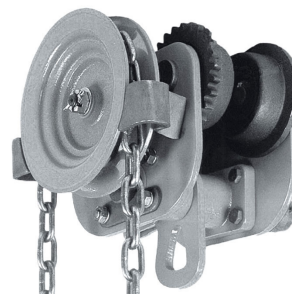

Carro Cadena Manual 10 Ton Antiexplosion

Características Esenciales

- 3 Años de Garantía, Servicio y Atención al Cliente en Mexico

Especificaciones Técnicas

Prueba de Carga	125% [Rated Load / Capacidad Nominal]	Normas	ASME B30.17 / ATEX Directive
Garantía	3 Year		

Capacity / Capacidad	A	B	C	D	E	F	H	I	J	K
1102 lb / 0.5 t	7.50 in / 191 mm	5.0 in / 127 mm	2.9 in / 74 mm	6.1 in / 155 mm	2.7 in / 69 mm	3.9 in / 99 mm	4.2 in / 107 mm	1.3 in / 33 mm	1.1 in / 33 mm	3.9 in / 99 mm
2204 lb / 1 t	8.70 in / 221 mm	5.0 in / 127 mm	2.9 in / 74 mm	6.7 in / 170 mm	3.1 in / 79 mm	4.5 in / 114 mm	4.4 in / 112 mm	1.2 in / 30 mm	1.1 in / 28 mm	4.0 in / 102 mm
3527 lb / 1.5 t	10.2 in / 262 mm	5.6 in / 142 mm	3.7 in / 94 mm	8.1 in / 206 mm	3.8 in / 97 mm	5.3 in / 135 mm	5.9 in / 150 mm	2.0 in / 51 mm	1.5 in / 38 mm	5.5 in / 140 mm
4409 lb / 2 t	10.2 in / 260 mm	5.6 in / 142 mm	3.7 in / 94 mm	8.1 in / 206 mm	3.8 in / 97 mm	5.3 in / 135 mm	5.9 in / 150 mm	2.1 in / 53 mm	1.5 in / 38 mm	5.5 in / 140 mm
6944 lb / 3 t	11.3 in / 287 mm	5.7 in / 145 mm	3.8 in / 97 mm	9.4 in / 239 mm	4.5 in / 114 mm	5.9 in / 150 mm	7.1 in / 180 mm	2.5 in / 64 mm	1.9 in / 48 mm	6.6 in / 168 mm
11023 lb / 5 t	12.9 in / 328 mm	6.5 in / 165 mm	4.9 in / 124 mm	11.4 in / 290 mm	4.9 in / 124 mm	6.6 in / 167 mm	8.7 in / 221 mm	2.9 in / 74 mm	2.3 in / 58 mm	8.2 in / 208 mm
17636 lb / 8 t	17.0 in / 432 mm	6.5 in / 165 mm	7.0 in / 178 mm	13.0 in / 330 mm	6.2 in / 157 mm	8.6 in / 218 mm	9.6 in / 243 mm	3.9 in / 99 mm	3.1 in / 79 mm	9.1 in / 231 mm
22046 lb / 10 t	17.0 in / 432 mm	7 in / 178 mm		13.0 in / 330 mm	6.2 in / 157 mm	8.6 in / 218 mm	9.6 in / 243 mm	3.9 in / 99 mm	3.1 in / 79 mm	9.1 in / 231 mm
33069 lb / 15 t	22.8 in / 579 mm	9 in / 229 mm		18.2 in / 462 mm	7.7 in / 196 mm	11.6 in / 295 mm	10.7 in / 272 mm	3.3 in / 84 mm	3.7 in / 94 mm	9.7 in / 246 mm
44092 lb / 20 t	22.8 in / 579 mm	9 in / 229 mm		18.2 in / 462 mm	7.7 in / 196 mm	11.6 in / 295 mm	10.7 in / 272 mm	3.3 in / 84 mm	3.7 in / 94 mm	9.7 in / 246 mm