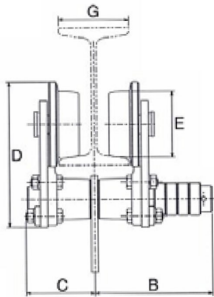

Garantía 3 Year

Capacity / Capacidad	A	B	C	D	E	F	H	I	J	K
1102 lb / 0.5 t	7.50 in / 191 mm	5.0 in / 127 mm	2.9 in / 74 mm	6.1 in / 155 mm	2.7 in / 69 mm	3.9 in / 99 mm	4.2 in / 107 mm	1.3 in / 33 mm	1.1 in / 33 mm	3.9 in / 99 mm
2204 lb / 1 t	8.70 in / 221 mm	5.0 in / 127 mm	2.9 in / 74 mm	6.7 in / 170 mm	3.1 in / 79 mm	4.5 in / 114 mm	4.4 in / 112 mm	1.2 in / 30 mm	1.1 in / 28 mm	4.0 in / 102 mm
3527 lb / 1.5 t	10.2 in / 262 mm	5.6 in / 142 mm	3.7 in / 94 mm	8.1 in / 206 mm	3.8 in / 97 mm	5.3 in / 135 mm	5.9 in / 150 mm	2.0 in / 51 mm	1.5 in / 38 mm	5.5 in / 140 mm
4409 lb / 2 t	10.2 in / 260 mm	5.6 in / 142 mm	3.7 in / 94 mm	8.1 in / 206 mm	3.8 in / 97 mm	5.3 in / 135 mm	5.9 in / 150 mm	2.1 in / 53 mm	1.5 in / 38 mm	5.5 in / 140 mm
6944 lb / 3 t	11.3 in / 287 mm	5.7 in / 145 mm	3.8 in / 97 mm	9.4 in / 239 mm	4.5 in / 114 mm	5.9 in / 150 mm	7.1 in / 180 mm	2.5 in / 64 mm	1.9 in / 48 mm	6.6 in / 168 mm
11023 lb / 5 t	12.9 in / 328 mm	6.5 in / 165 mm	4.9 in / 124 mm	11.4 in / 290 mm	4.9 in / 124 mm	6.6 in / 167 mm	8.7 in / 221 mm	2.9 in / 74 mm	2.3 in / 58 mm	8.2 in / 208 mm
17636 lb / 8 t	17.0 in / 432 mm	6.5 in / 165 mm	7.0 in / 178 mm	13.0 in / 330 mm	6.2 in / 157 mm	8.6 in / 218 mm	9.6 in / 243 mm	3.9 in / 99 mm	3.1 in / 79 mm	9.1 in / 231 mm
22046 lb / 10 t	17.0 in / 432 mm	7 in / 178 mm		13.0 in / 330 mm	6.2 in / 157 mm	8.6 in / 218 mm	9.6 in / 243 mm	3.9 in / 99 mm	3.1 in / 79 mm	9.1 in / 231 mm
33069 lb / 15 t	22.8 in / 579 mm	9 in / 229 mm		18.2 in / 462 mm	7.7 in / 196 mm	11.6 in / 295 mm	10.7 in / 272 mm	3.3 in / 84 mm	3.7 in / 94 mm	9.7 in / 246 mm
44092 lb / 20 t	22.8 in / 579 mm	9 in / 229 mm		18.2 in / 462 mm	7.7 in / 196 mm	11.6 in / 295 mm	10.7 in / 272 mm	3.3 in / 84 mm	3.7 in / 94 mm	9.7 in / 246 mm

Referential Images