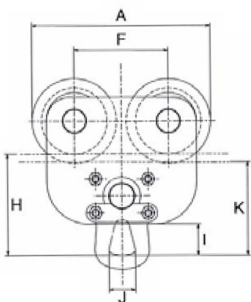

Garantía 3 Year

Capacity / Capacidad	A	B	C	D	E	F	H	I	J	K
1102 lb / 0.5 t	7.50 in / 191 mm	5.0 in / 127 mm	2.9 in / 74 mm	6.1 in / 155 mm	2.7 in / 69 mm	3.9 in / 99 mm	4.2 in / 107 mm	1.3 in / 33 mm	1.1 in / 33 mm	3.9 in / 99 mm
2204 lb / 1 t	8.70 in / 221 mm	5.0 in / 127 mm	2.9 in / 74 mm	6.7 in / 170 mm	3.1 in / 79 mm	4.5 in / 114 mm	4.4 in / 112 mm	1.2 in / 30 mm	1.1 in / 28 mm	4.0 in / 102 mm
3527 lb / 1.5 t	10.2 in / 262 mm	5.6 in / 142 mm	3.7 in / 94 mm	8.1 in / 206 mm	3.8 in / 97 mm	5.3 in / 135 mm	5.9 in / 150 mm	2.0 in / 51 mm	1.5 in / 38 mm	5.5 in / 140 mm
4409 lb / 2 t	10.2 in / 260 mm	5.6 in / 142 mm	3.7 in / 94 mm	8.1 in / 206 mm	3.8 in / 97 mm	5.3 in / 135 mm	5.9 in / 150 mm	2.1 in / 53 mm	1.5 in / 38 mm	5.5 in / 140 mm
6944 lb / 3 t	11.3 in / 287 mm	5.7 in / 145 mm	3.8 in / 97 mm	9.4 in / 239 mm	4.5 in / 114 mm	5.9 in / 150 mm	7.1 in / 180 mm	2.5 in / 64 mm	1.9 in / 48 mm	6.6 in / 168 mm
11023 lb / 5 t	12.9 in / 328 mm	6.5 in / 165 mm	4.9 in / 124 mm	11.4 in / 290 mm	4.9 in / 124 mm	6.6 in / 167 mm	8.7 in / 221 mm	2.9 in / 74 mm	2.3 in / 58 mm	8.2 in / 208 mm
17636 lb / 8 t	17.0 in / 432 mm	6.5 in / 165 mm	7.0 in / 178 mm	13.0 in / 330 mm	6.2 in / 157 mm	8.6 in / 218 mm	9.6 in / 243 mm	3.9 in / 99 mm	3.1 in / 79 mm	9.1 in / 231 mm
22046 lb / 10 t	17.0 in / 432 mm	7 in / 178 mm		13.0 in / 330 mm	6.2 in / 157 mm	8.6 in / 218 mm	9.6 in / 243 mm	3.9 in / 99 mm	3.1 in / 79 mm	9.1 in / 231 mm
33069 lb / 15 t	22.8 in / 579 mm	9 in / 229 mm		18.2 in / 462 mm	7.7 in / 196 mm	11.6 in / 295 mm	10.7 in / 272 mm	3.3 in / 84 mm	3.7 in / 94 mm	9.7 in / 246 mm
44092 lb / 20 t	22.8 in / 579 mm	9 in / 229 mm		18.2 in / 462 mm	7.7 in / 196 mm	11.6 in / 295 mm	10.7 in / 272 mm	3.3 in / 84 mm	3.7 in / 94 mm	9.7 in / 246 mm

Referential Images