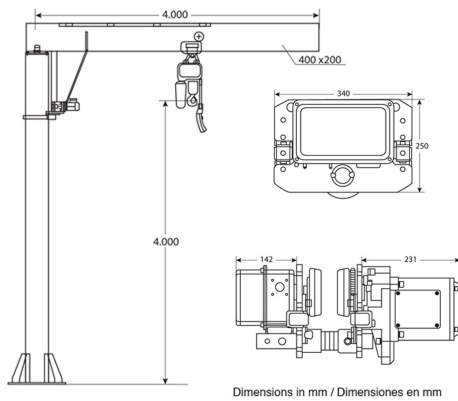

Model / Modelo	PWRC3
Capacity	6614 lb / 3000 kg
Speed (per min)	17 ft / 5.4 m
Lifting Height	13 ft / 4 m
Motor Power	3 kW
Control Voltage	24V
Rated Volt	220/440V @ 60Hz 3 Phases | 380V @ 50 Hz 3 Fases
Motor Rev.	1440 RPM
Insulation Grade	F
Traveling Speed	36 - 69 ft / 11 - 21 m
Trolley Motor Power	0.75 kW
Beam Width	3.9 - 7 in / 100 - 178 mm
Min. Turn Radius	3.3 ft / 1 m
Load Chain Grade	G80
Chain Size	Ø7/16 in x 13 ft | Ø11.2 mm x 4 m
Chain Falls	1
Bearings	SNK
Total Weight Approx	268 lb / 122 kg
Standards	ASME B30.17

Warranty: 3 Year / Certification valid for 1 year / 10 year parts and service availability
Garantía: 3 Años / Certificación válida por 1 año / 10 años disponibilidad de piezas y servicio

Aluminum housing with high efficiency temperature sinks continuous service up to 40% with IP66 protection
Carcasa de aluminio con disipadores de temperatura de alta eficiencia servicio continuo hasta 40% con protección IP66

Electromagnetic safety brake that blocks the load in case of power failure
Freno de seguridad electromagnético que bloquea la carga en caso de corte de energía

Travel limiters add safety and long life to the equipment and its components
Limitadores de recorrido agregan seguridad y larga vida al equipo y sus componentes

G80 steel chain for use in rain, salt water, chemicals, etc.
Cadena de acero G80 para uso bajo lluvia, agua salada, químicos, etc

Forged hooks with swivel 360
Ganchos forjados con seguro giratorios en 360

Highly resistant steel structure
Estructura de acero altamente resistente

Low voltage controller prevents risk of electric shock
Controlador de bajo voltaje evita riesgo de shock eléctrico

Electromagnetic contractor for wireless use
Contractor electromagnético para uso inalámbrico

Electric phase inversion protection
Protección eléctrica de inversión de fases

Keypad with emergency stop, IP66 protection under voltage (24V)
Botonera con parada de emergencia, Protección IP66 bajo voltaje (24V)