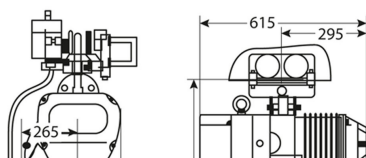

Country / País	Triphase / Trifásico
Argentina	380V @ 50Hz
Chile	380V @ 50Hz
Colombia	220V/440v @ 60Hz
Costa Rica	220V/440v @ 60Hz
Mexico	220V/440v @ 60Hz