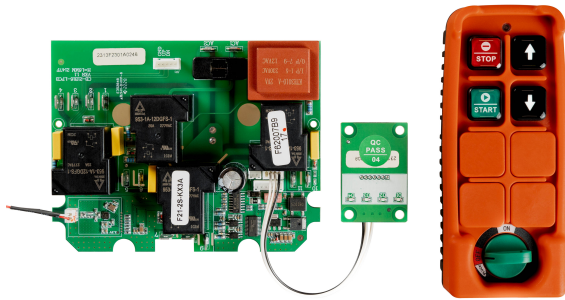

2 Channels Telecontrol PWA Series Transmitter and Receiver Board 220VAC 4th Generation

2 Channels Telecontrol PWA Series Transmitter and Receiver Board 220VAC 4th Generation

Especificaciones Técnicas

Codigo FCC

OFNF21

Peso & Dimensiones

Peso Total 1.32 lbs / 1 Kg

Detalles del Empaque

Paquete 1 Peso Bruto 1.32 lbs / 1 Kg

Paquete 1 Profundidad 10 in / 26 cm

Paquete 1 Ancho 6 in / 16 cm

Paquete 1 Altura 3 in / 8 cm