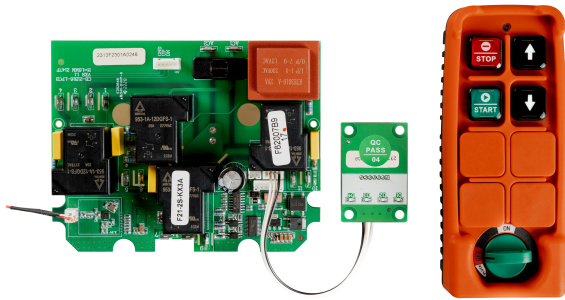

## 2 Channels Telecontrol PWA Series Transmitter and Receiver Board 220VAC 4th Generation

2 Channels Telecontrol PWA Series Transmitter and Receiver Board 220VAC 4th Generation

## Especificaciones Técnicas

Codigo FCC

OFNF21