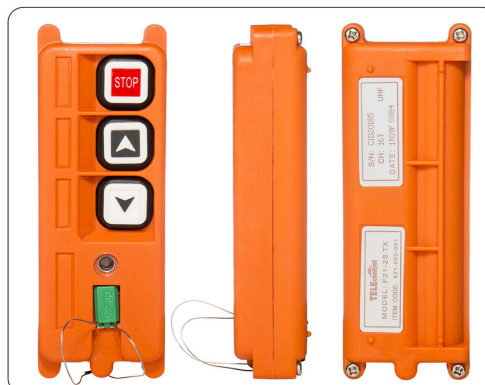

F21 Transmisor (solo) Velocidad Doble

Características Esenciales

- 3 Años de Garantía, Servicio y Atención al Cliente en Mexico

Especificaciones Técnicas

| | | | |
|--|--------------------------------------|--|---------------------------------------|
| Codigo FCC | OFNF21 | Fuente de Alimentación del Transmisor | 2 AA batteries |
| Material | Glass-Fiber PA | Distancia de Control | Approx 60m (100 meters is customized) |
| Código de Seguridad | 32 bits (4.3 billion) | Potencia del Transmisor | ≤10dBm |
| Rango de Frecuencia | VHF: 310~331 MHz; UHF: 425 ~ 446 MHz | Protección IEC Motor | IP65 |
| Rango de temperatura de Trabajo | -40 ~ 185 °F / -40 ~ 85°C | Garantía | 3 Year |

F21-2S/2D TRANSMITTER
Small, economical, convenient

MODEL: F21-2S-TX
ITEM CODE: 921-002-001
Dimensions: 132 x 45 x 28 mm
Weight: 98g (without batteries)

Product Features:

- Two single/double speed buttons, one "STOP"
- 6 control contactors.
- With battery voltage warning device, the power supply is cut off during low power
- Safety key switch to prevent from unauthorized user.
- Program the button function by computer interface.
- Up/Down can be programmed to interlock or non-interlock.
- The spare button can be programmed to start, toggle or normal, etc.

Standard Configuration:

- One transmitter (with hanging belt)
- One dust bag
- One receiver
- Receiver with 1.6 meter cable
- Battery: One pair
- One receiver antenna.
- Operation and maintenance manual.

Safety features:

Each radio remote control system functions in all manner of operational conditions equipped with their own unique identity code (ID-Code). This means that only the correct control unit can activate and control its matching receiver (crane/machine) for maximum safety. The system is FCC and CE certifies.